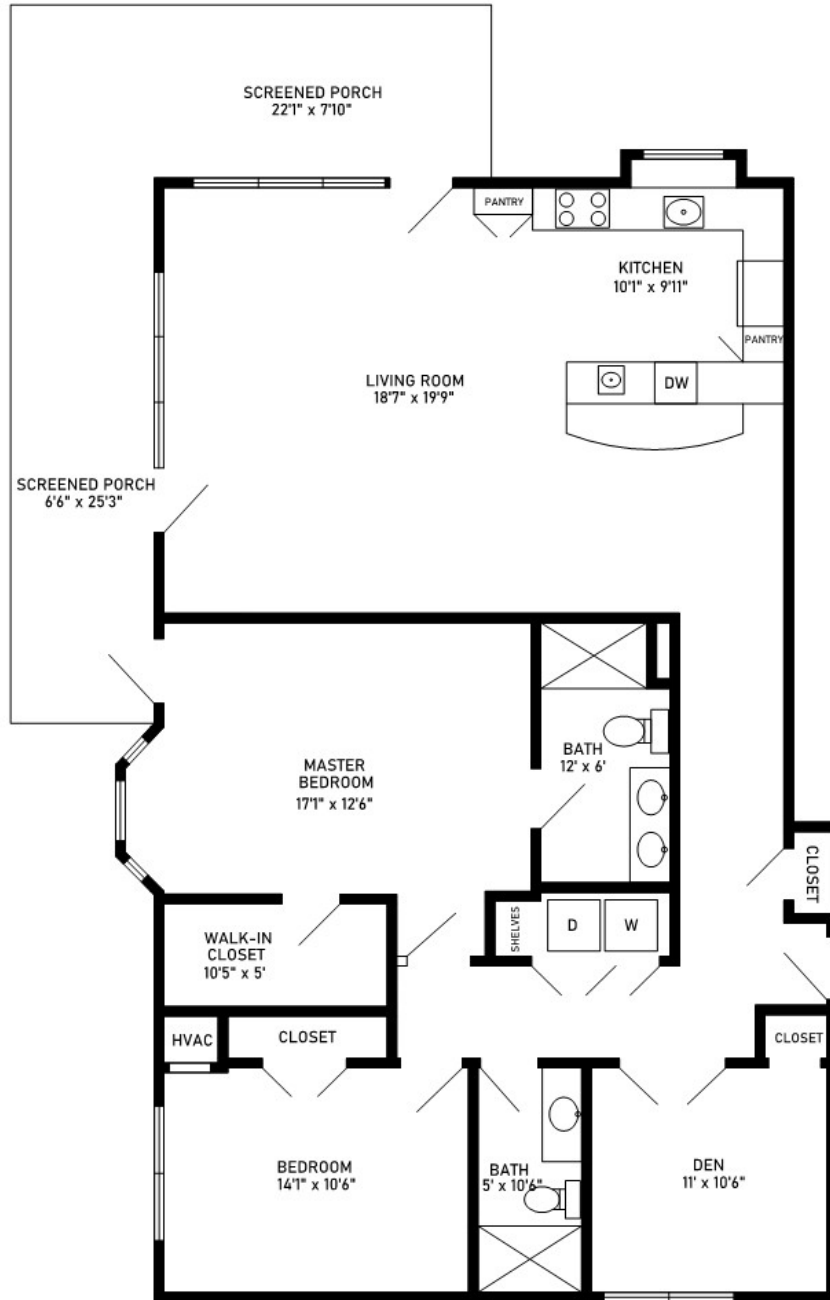

The Washington Three-Bedroom, Two-Bath

1,714 sq. ft.

Dimensions are approximate.

95 Wyman Road, Keene, NH 03431 (603) 353-0606 CovLivingKeene.org

Covenant Living Communities & Services does not discriminate pursuant to the federal Fair Housing Act.
All faiths and beliefs are welcome.