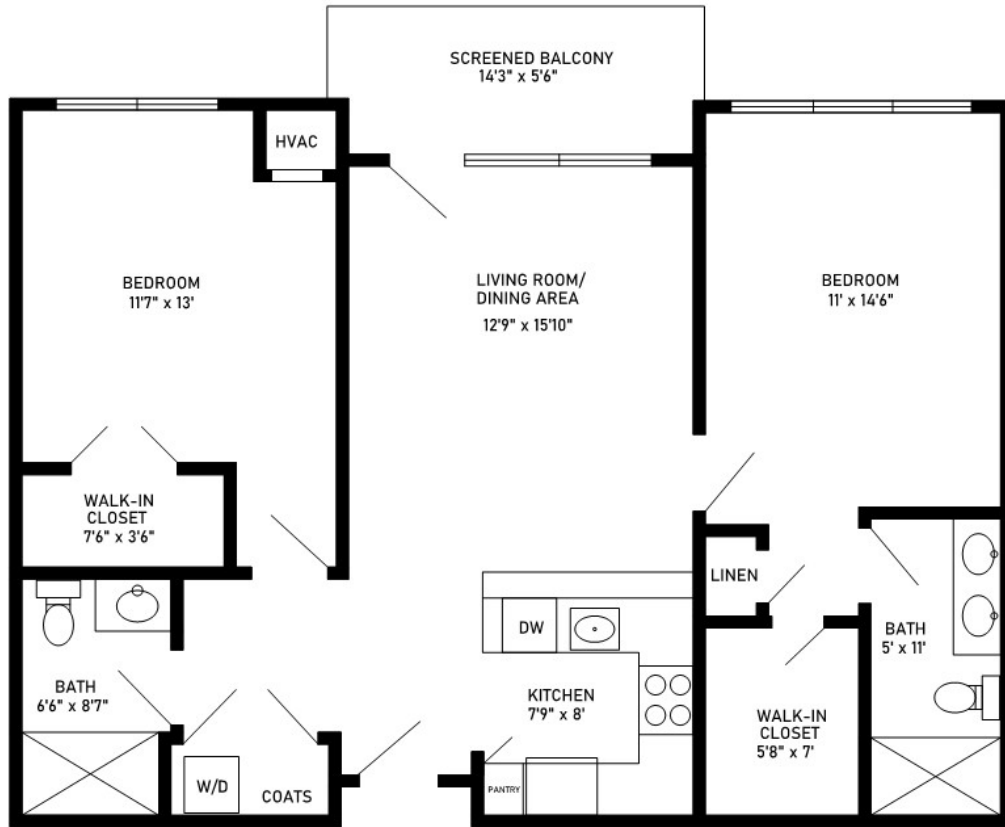

Whittier
Two-Bedroom, Two-Bath

968 sq. ft.

Dimensions are approximate.

95 Wyman Road, Keene, NH 03431 (603) 283-5150 CovLivingKeene.org

Covenant Living Communities & Services does not discriminate pursuant to the federal Fair Housing Act.
All faiths and beliefs are welcome.