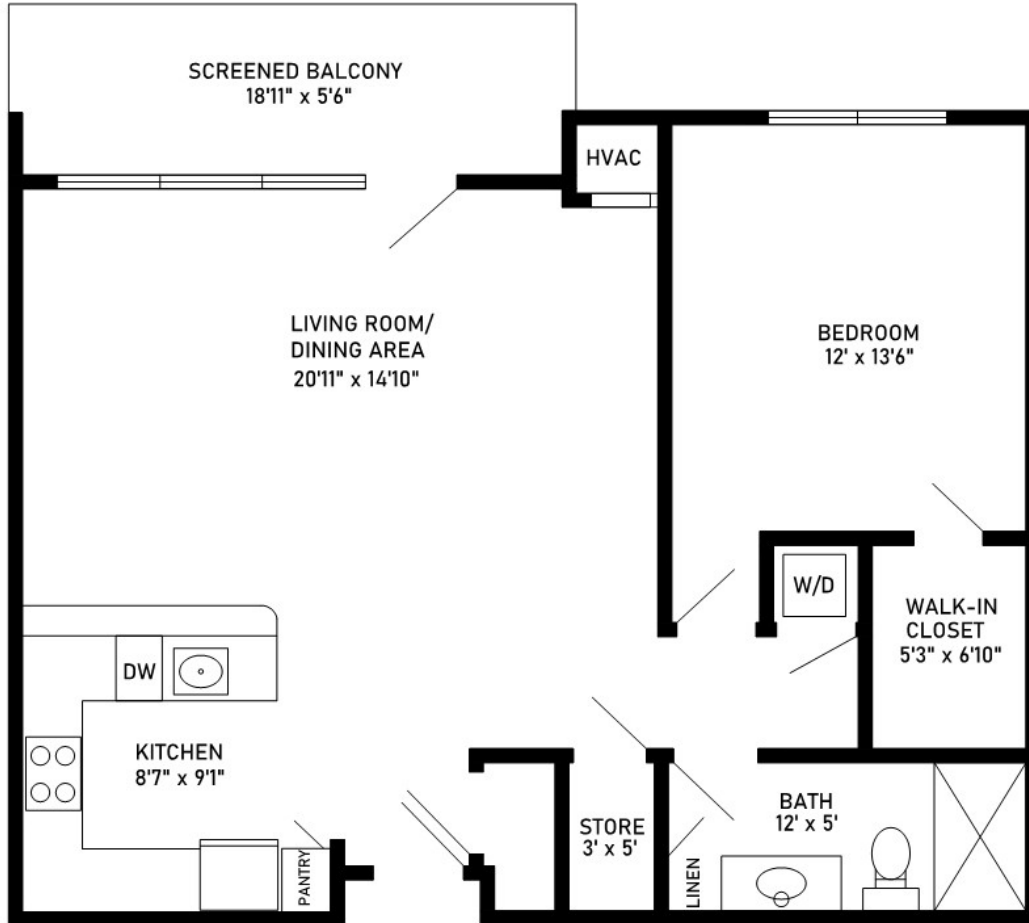

The Avalon  
One-Bedroom, One-Bath

900 sq. ft.

Dimensions are approximate.

95 Wyman Road, Keene, NH 03431 (603) 353-0606 CovLivingKeene.org

Covenant Living Communities & Services does not discriminate pursuant to the federal Fair Housing Act.  
All faiths and beliefs are welcome.