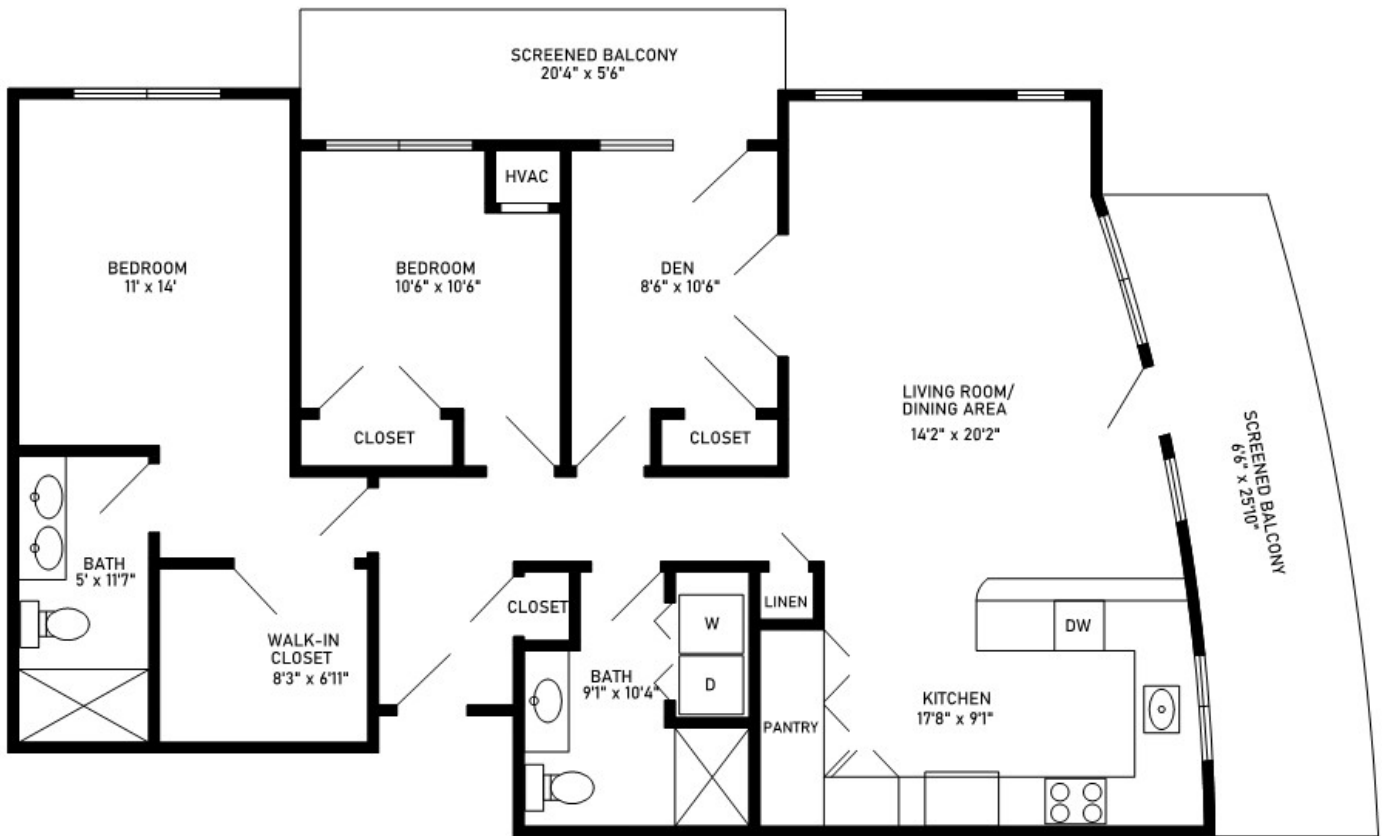

The Jefferson Two-Bedroom + Den, Two-Bath

1,388 sq. ft.

Dimensions are approximate.

95 Wyman Road, Keene, NH 03431 (603) 353-0606 CovLivingKeene.org

Covenant Living Communities & Services does not discriminate pursuant to the federal Fair Housing Act.
All faiths and beliefs are welcome.