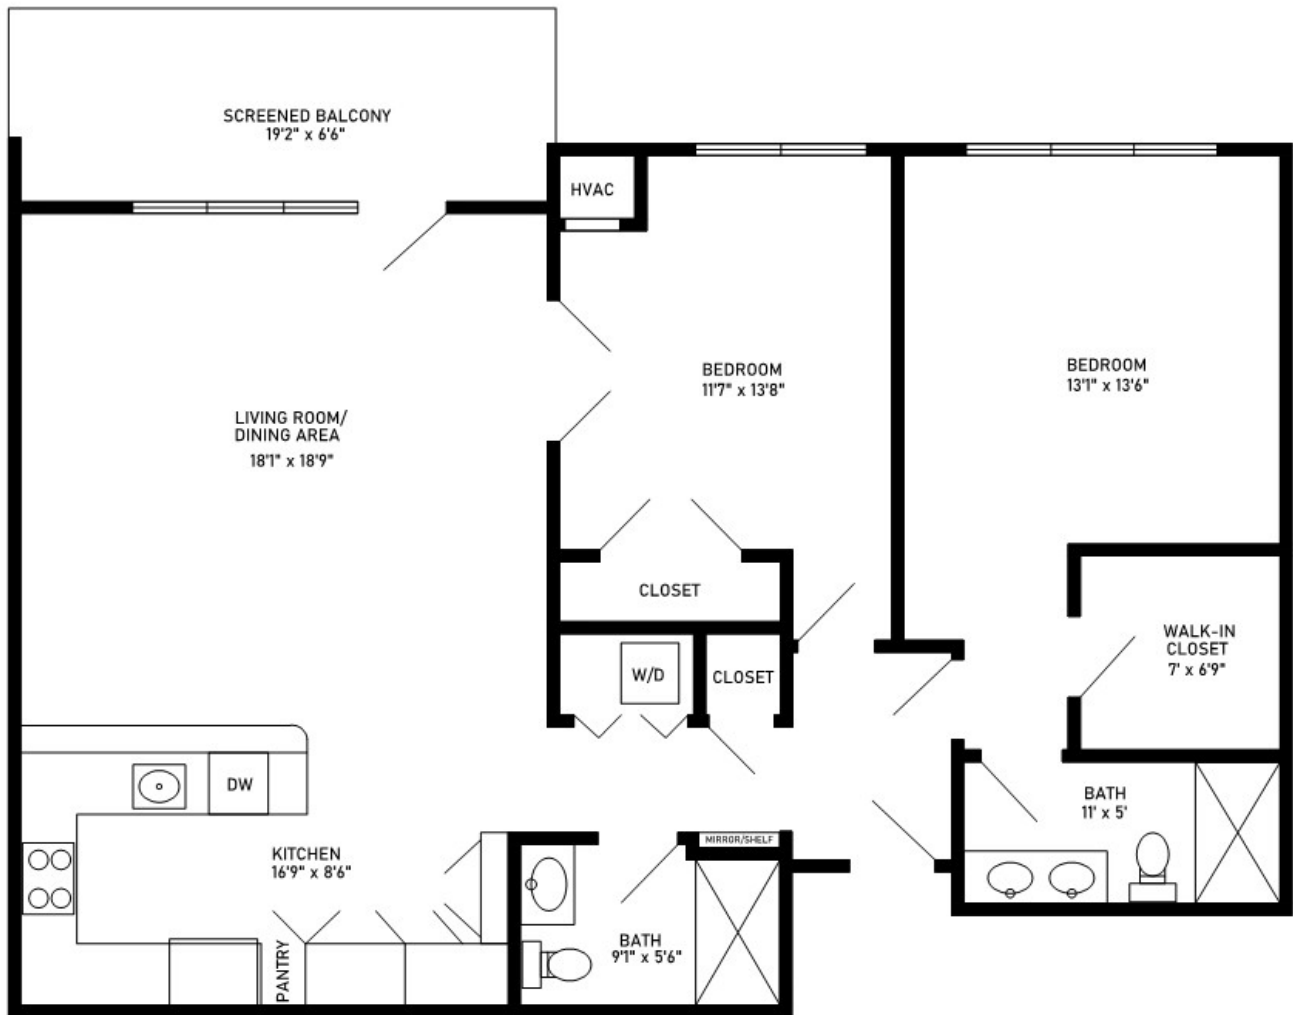

# The Madison

## Two-Bedroom, Two-Bath

1,271 sq. ft.

Dimensions are approximate.

95 Wyman Road, Keene, NH 03431 (603) 353-0606 CovLivingKeene.org

Covenant Living Communities & Services does not discriminate pursuant to the federal Fair Housing Act.  
All faiths and beliefs are welcome.